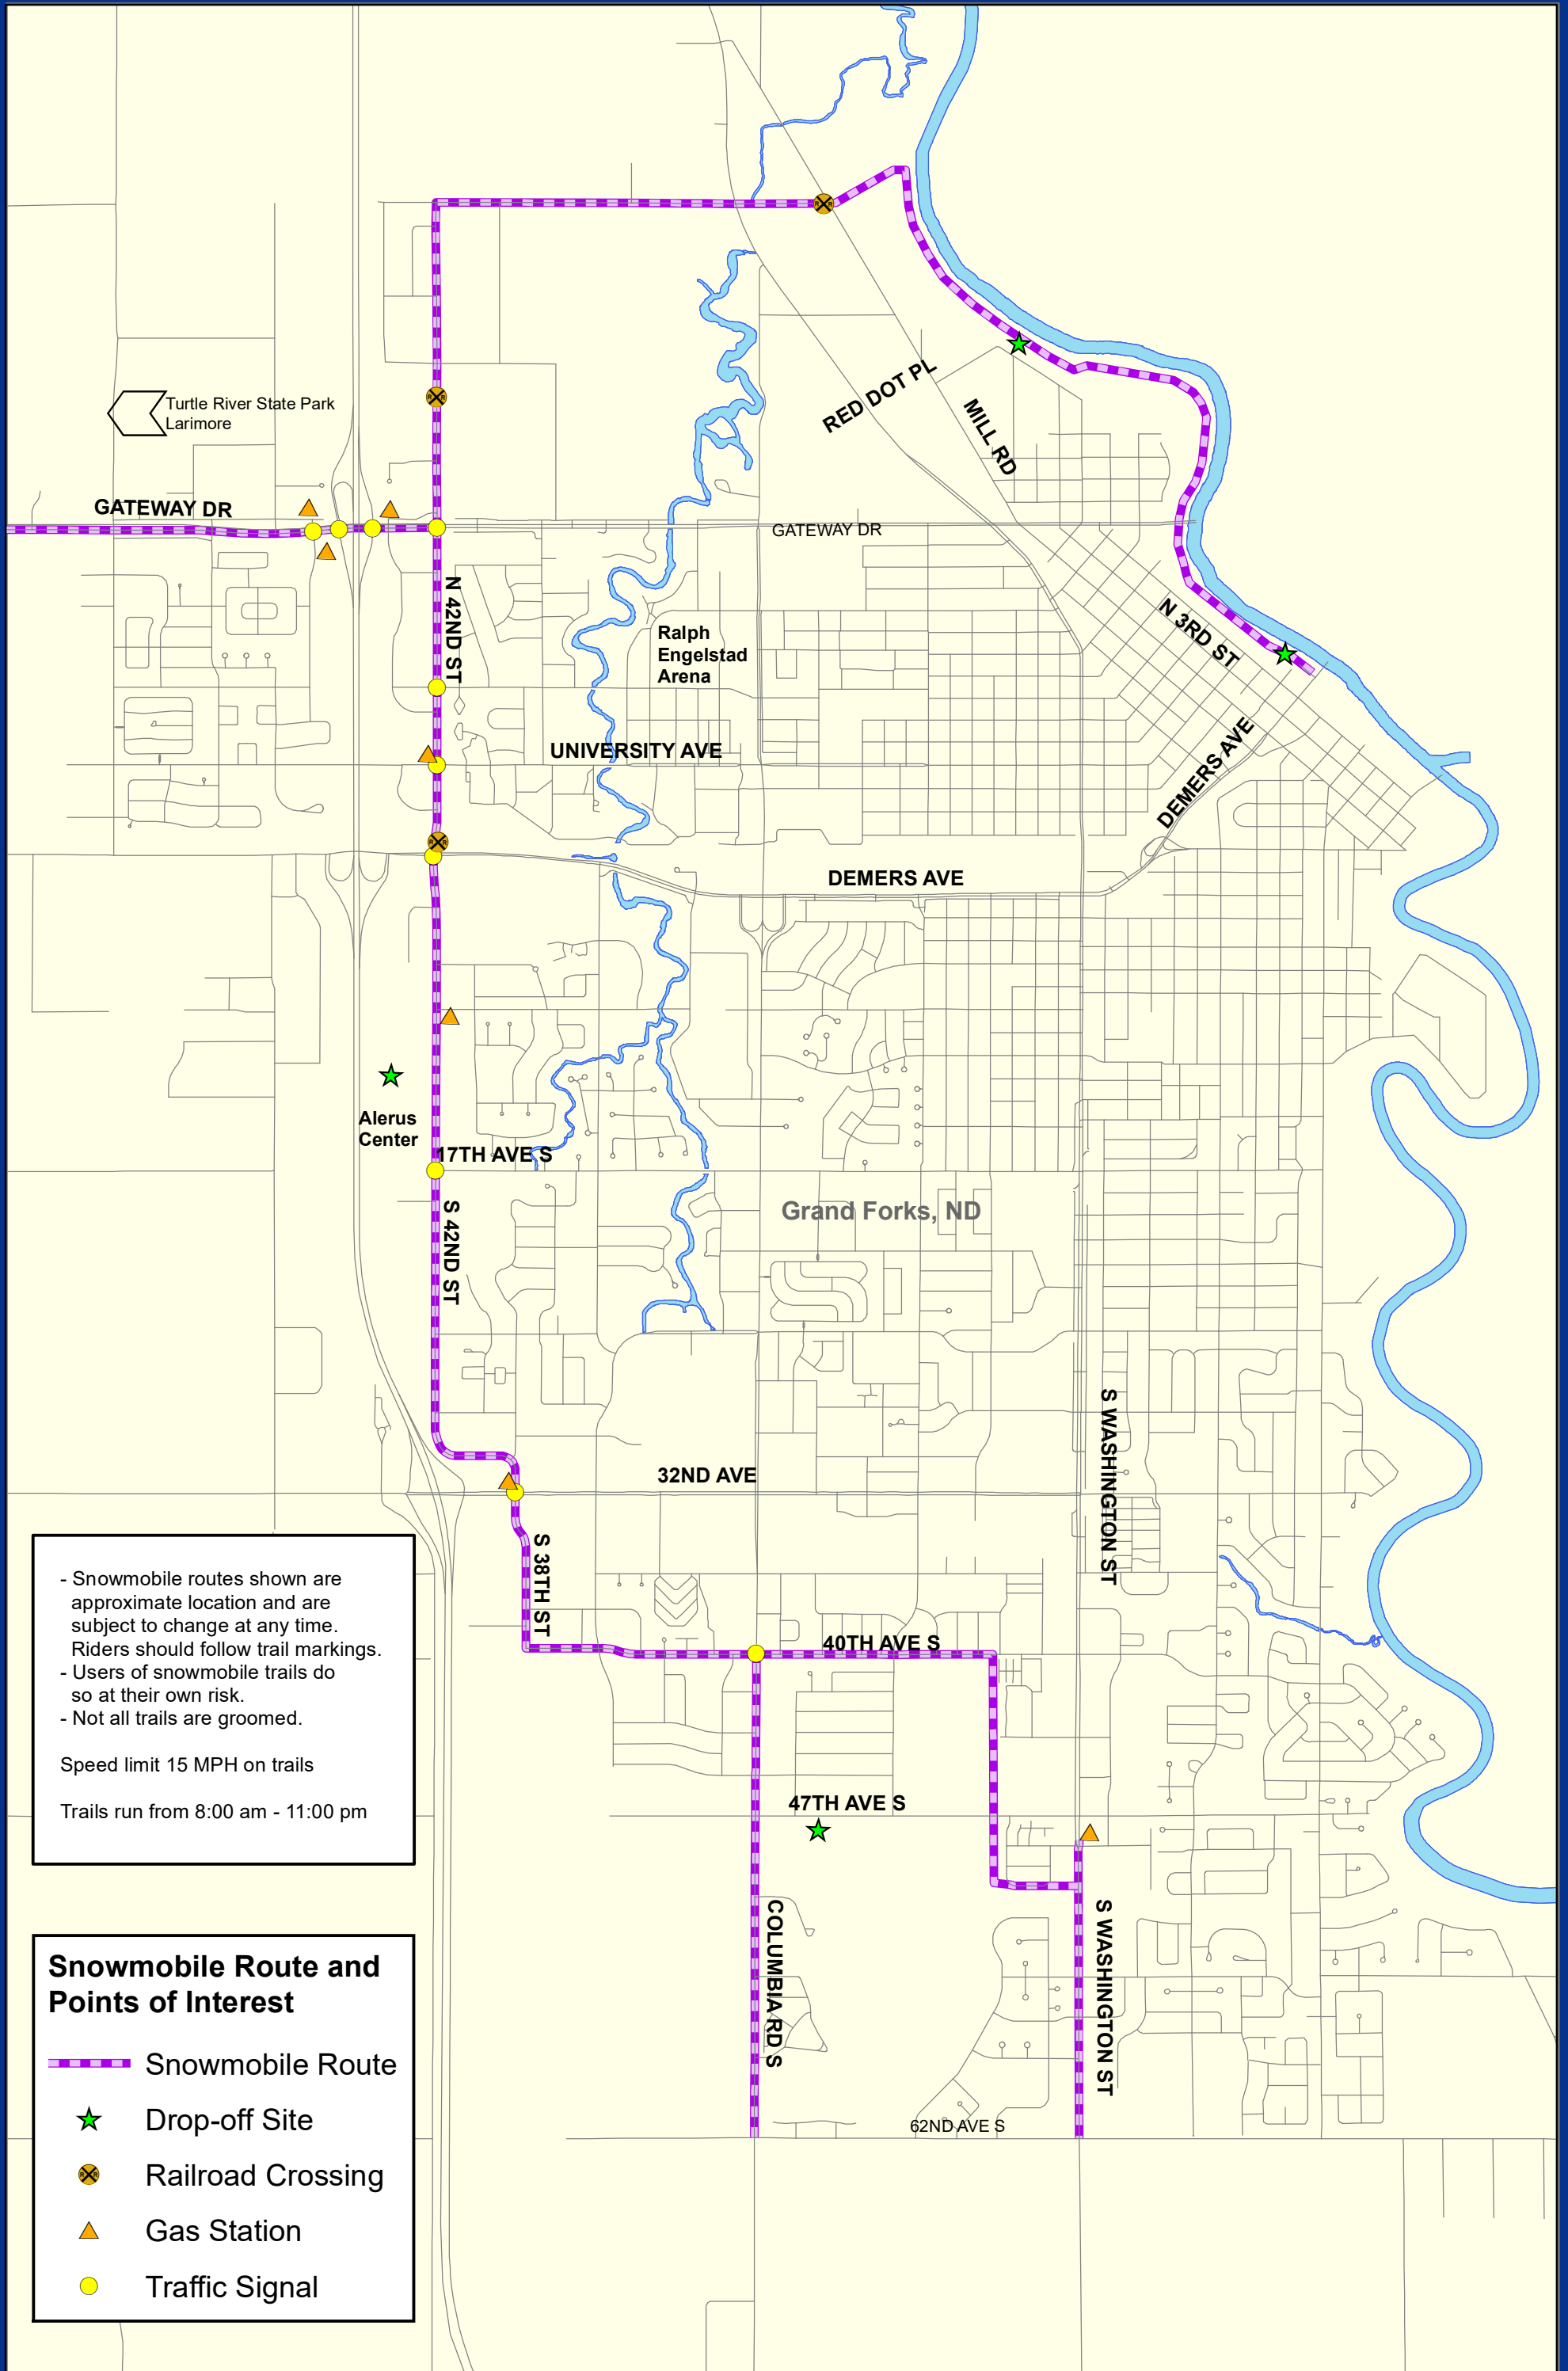

2019-2020 Snowmobile Route

City of Grand Forks, ND
Approved by Chief of Police Mark Nelson

- Snowmobile routes shown are approximate location and are subject to change at any time. Riders should follow trail markings.
- Users of snowmobile trails do so at their own risk.
- Not all trails are groomed.

Speed limit 15 MPH on trails
Trails run from 8:00 am - 11:00 pm

Snowmobile Route and Points of Interest

- Snowmobile Route
- Drop-off Site
- Railroad Crossing
- Gas Station
- Traffic Signal