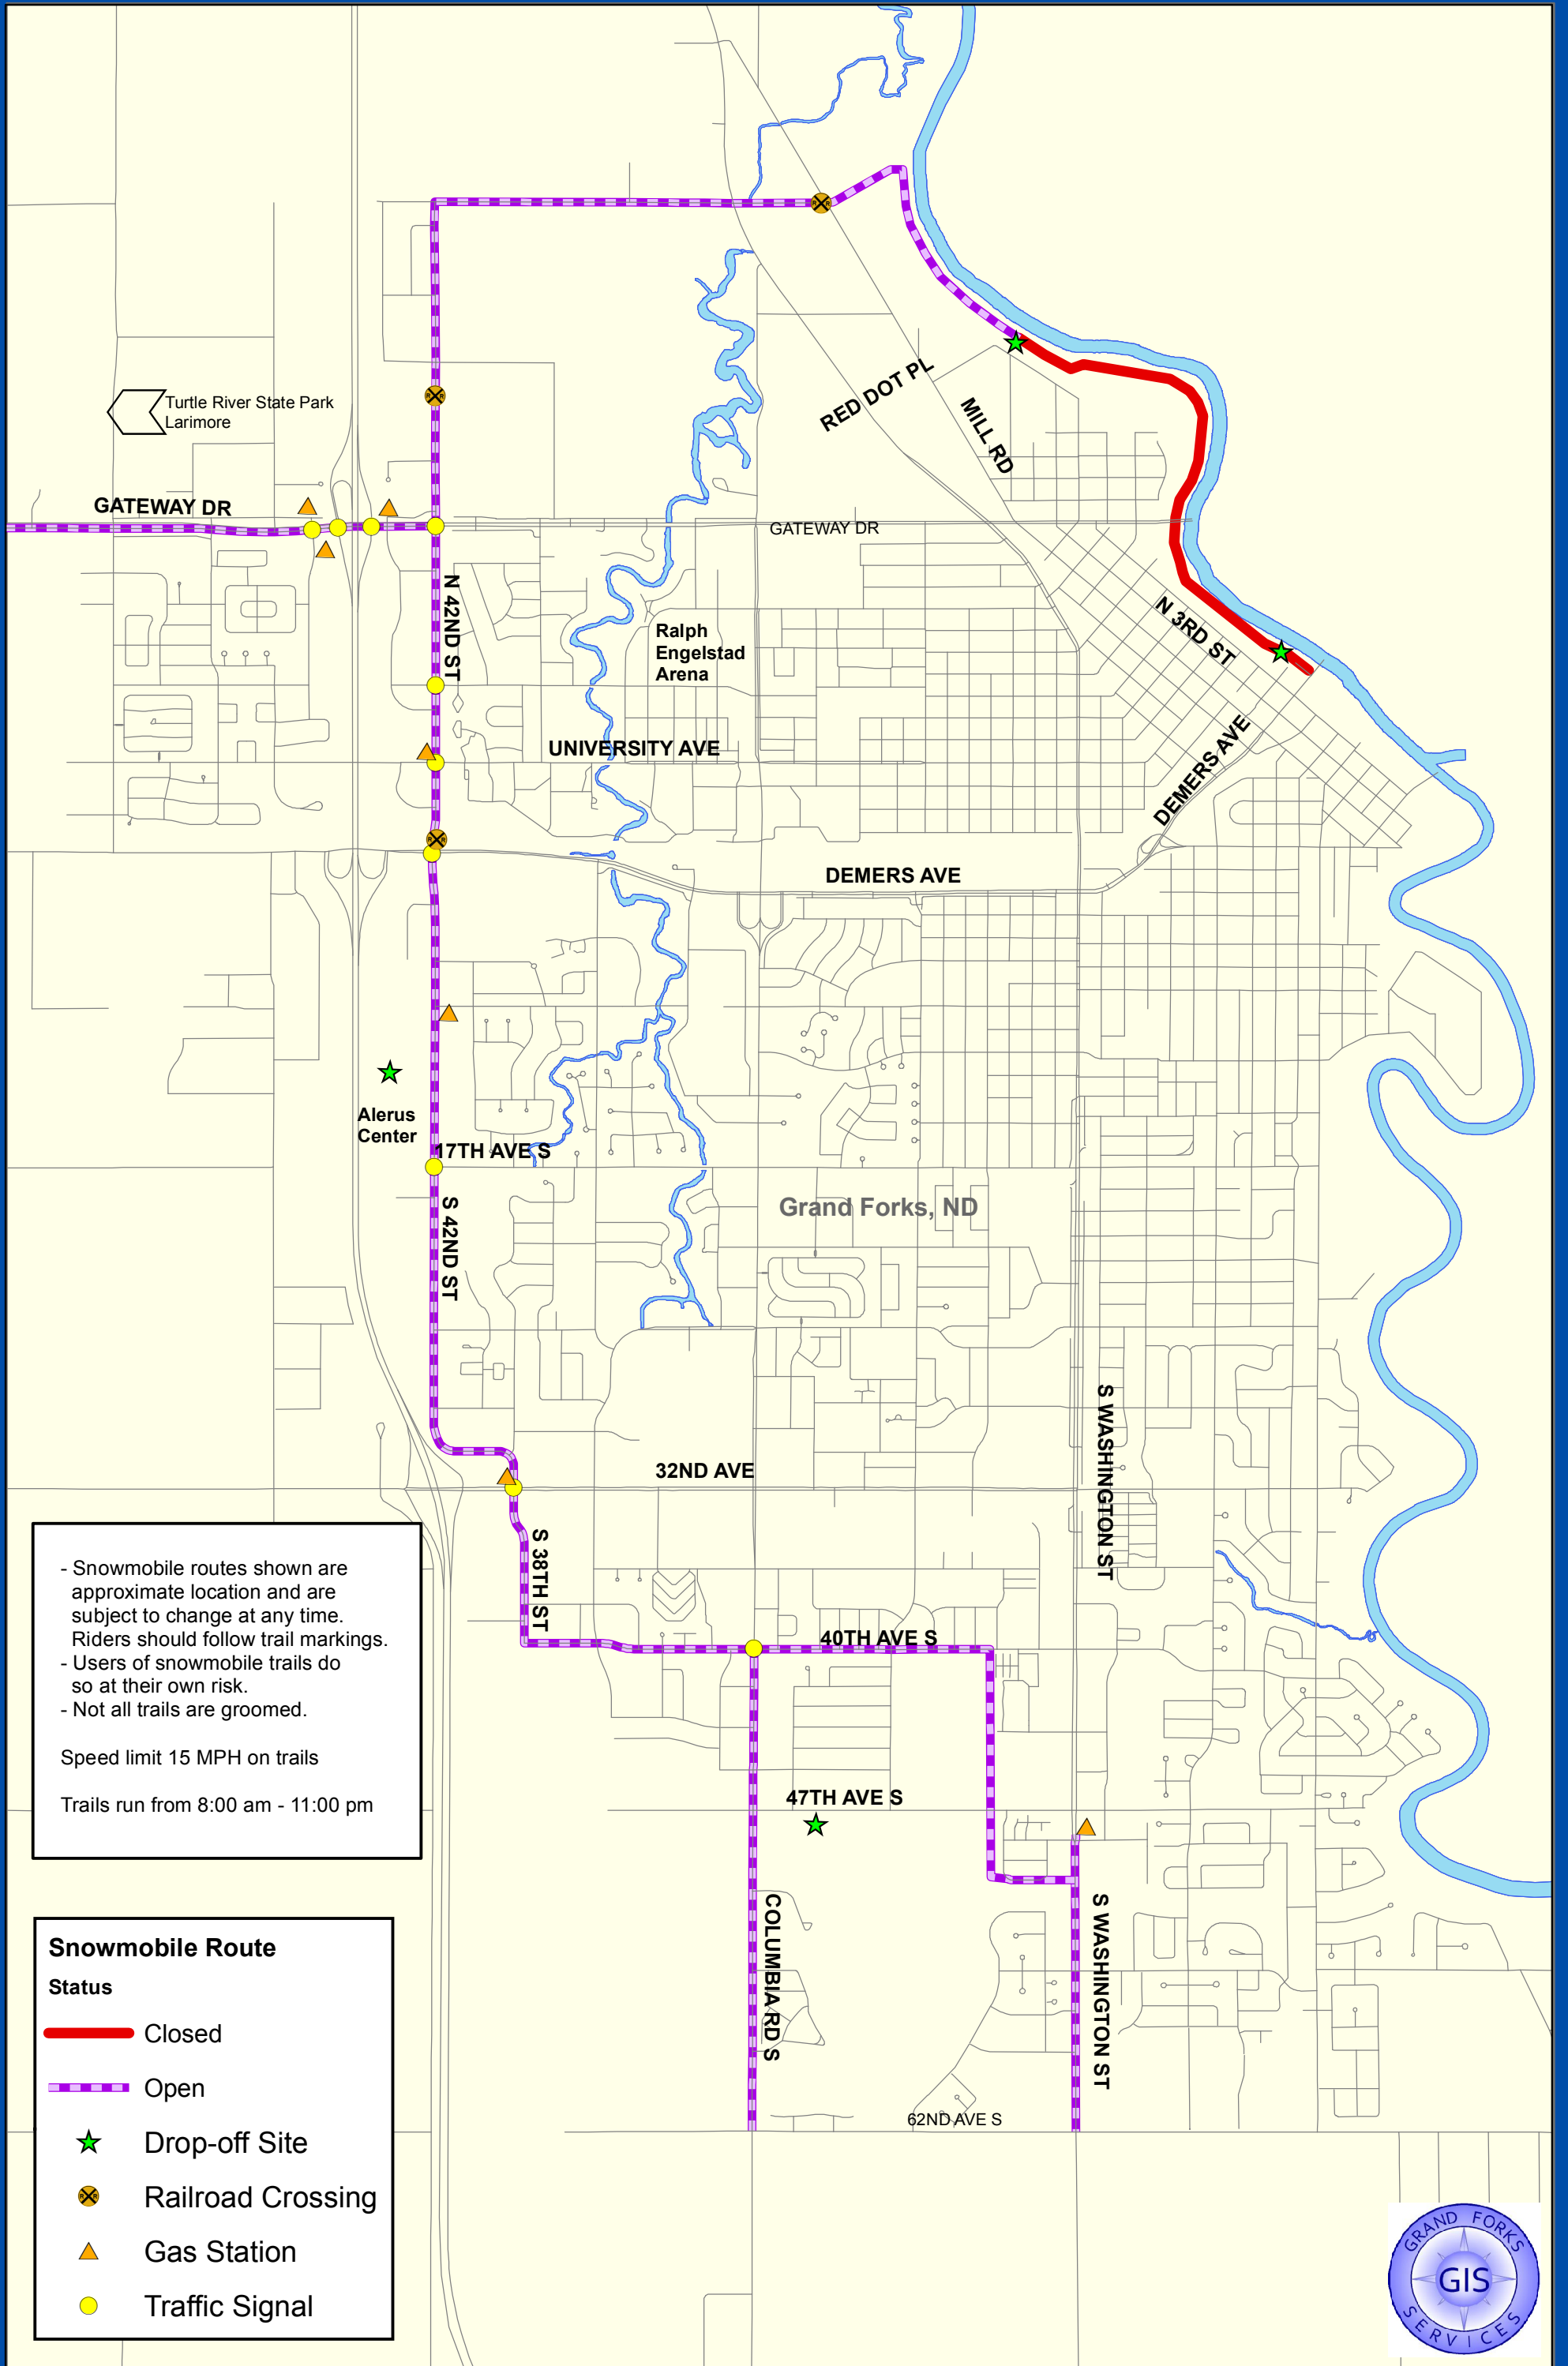

2017-2018 Snowmobile Route

City of Grand Forks, ND
 Approved by Chief of Police Mark Nelson

- Snowmobile routes shown are approximate location and are subject to change at any time. Riders should follow trail markings.
 - Users of snowmobile trails do so at their own risk.
 - Not all trails are groomed.

Speed limit 15 MPH on trails
 Trails run from 8:00 am - 11:00 pm

Snowmobile Route

Status

- Closed
- - - Open
- ★ Drop-off Site
- ⊗ Railroad Crossing
- ▲ Gas Station
- Traffic Signal