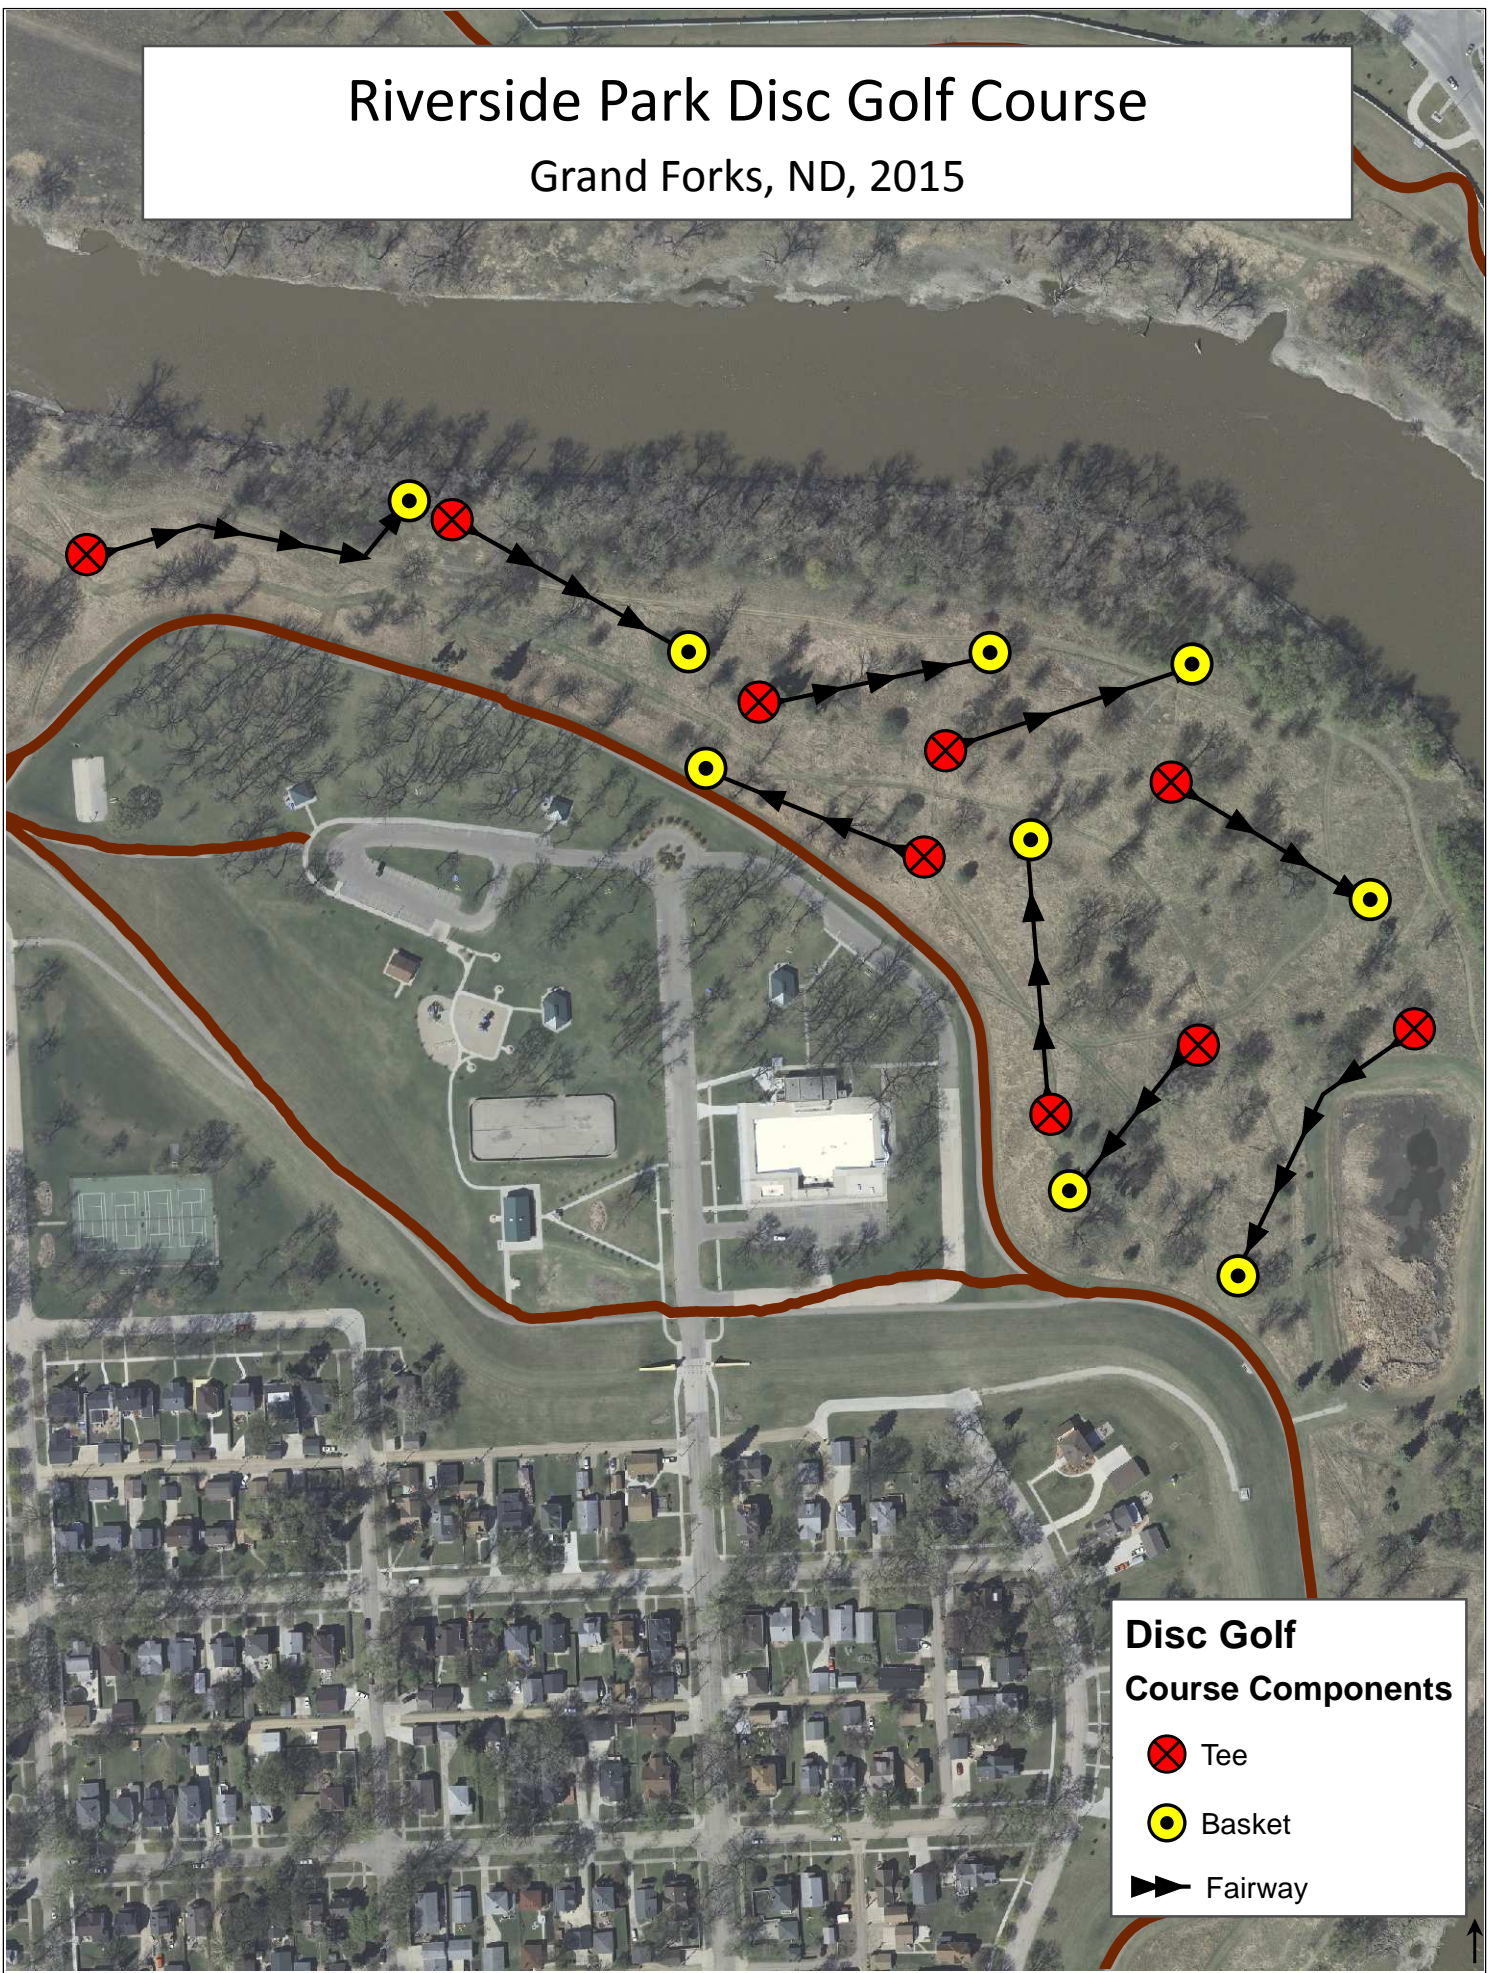

Riverside Park Disc Golf Course

Grand Forks, ND, 2015

Disc Golf Course Components

-  Tee
-  Basket
-  Fairway