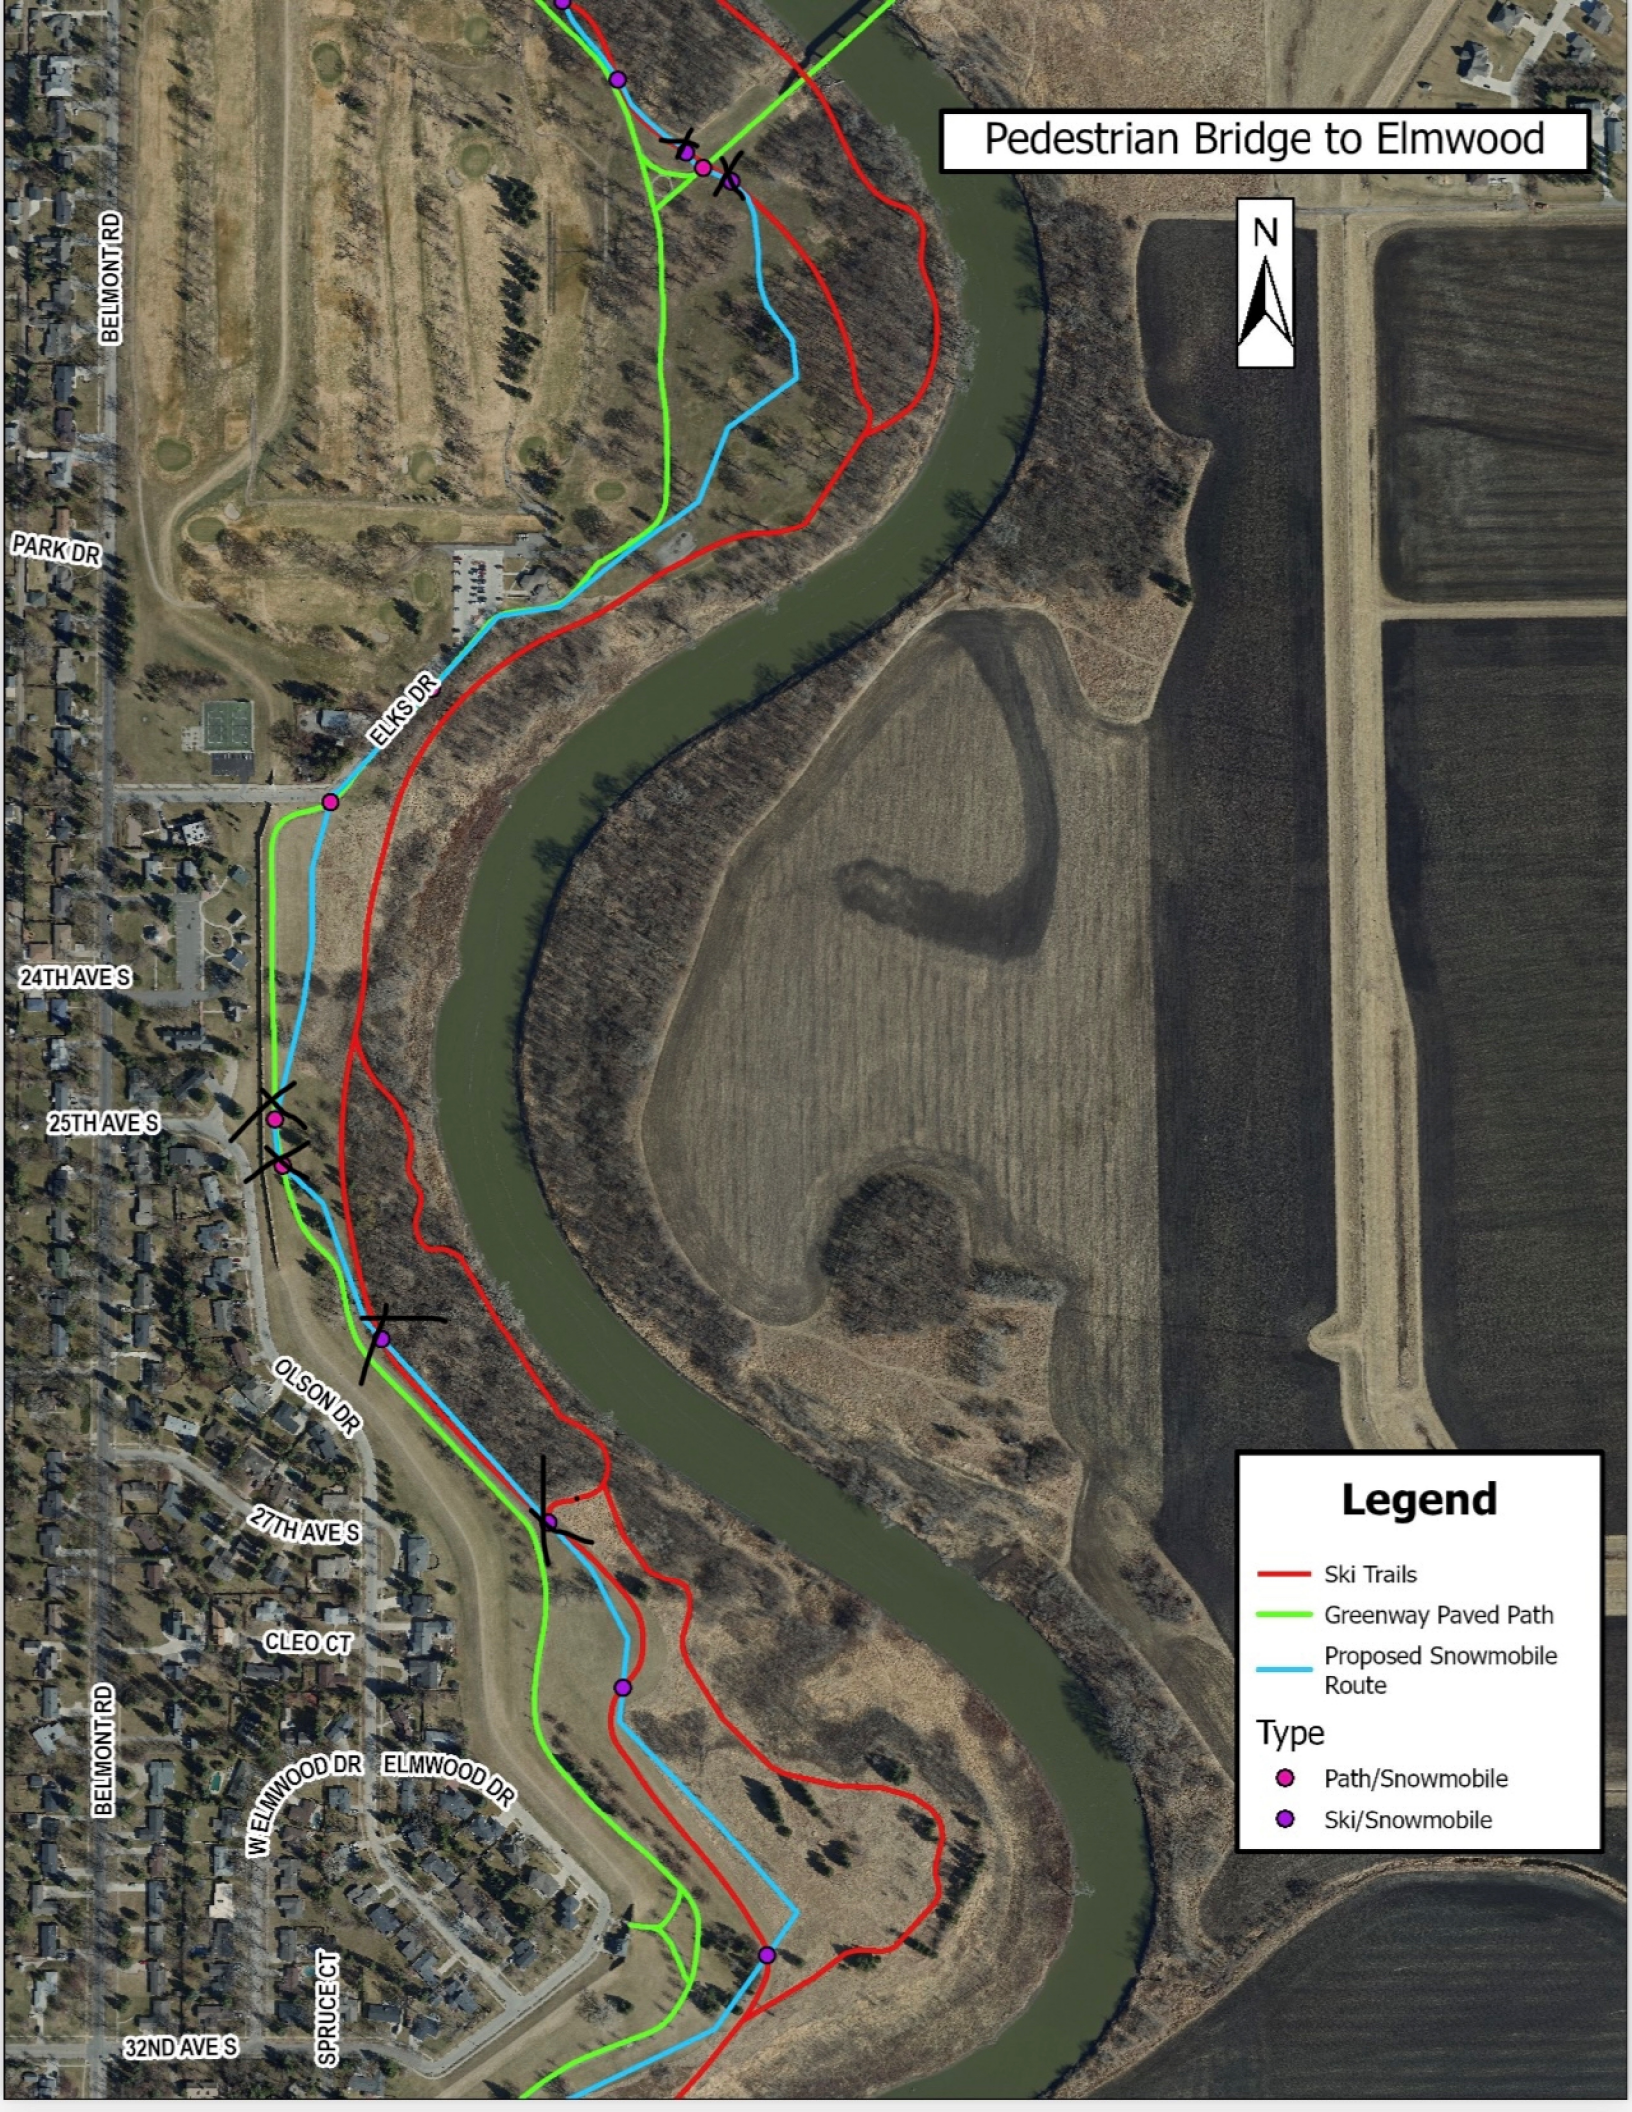

DeMers to 8th Ave S

Legend

- Ski Trails
- Greenway Paved Path
- Proposed Snowmobile Route

Type

- Path/Snowmobile
- Ski/Snowmobile

8th Ave S to Pedestrian Bridge

Legend

- Ski Trails
- Greenway Paved Path
- Proposed Snowmobile Route

Type

- Path/Snowmobile
- Ski/Snowmobile

Pedestrian Bridge to Elmwood

Legend

- Ski Trails
- Greenway Paved Path
- Proposed Snowmobile Route

Type

- Path/Snowmobile
- Ski/Snowmobile

Elmwood to 47th Ave S

Legend

- Ski Trails
- Greenway Paved Path
- Proposed Snowmobile Route

Type

- Path/Snowmobile
- Ski/Snowmobile

32ND AVE S
34TH AVE S
37TH AVE S
40TH AVE S
47TH AVE S

CHESTNUT ST
CHERRY LYNN DR
TERRACE DR
FAIRVIEW DR
WALNUT ST
LEVEL PLAINS CIR
WINDWARD HILLS AVE
CIRCLE HILLS DR
GRASSY HILLS LN
HARVEST CIR
WHEATLAND CIR
WOODLAND CIR

RIVER OAKS CIR

47th Ave S to 62nd Ave S

Legend

- Ski Trails
- Greenway Paved Path
- Proposed Snowmobile Route

Type

- Path/Snowmobile
- Ski/Snowmobile