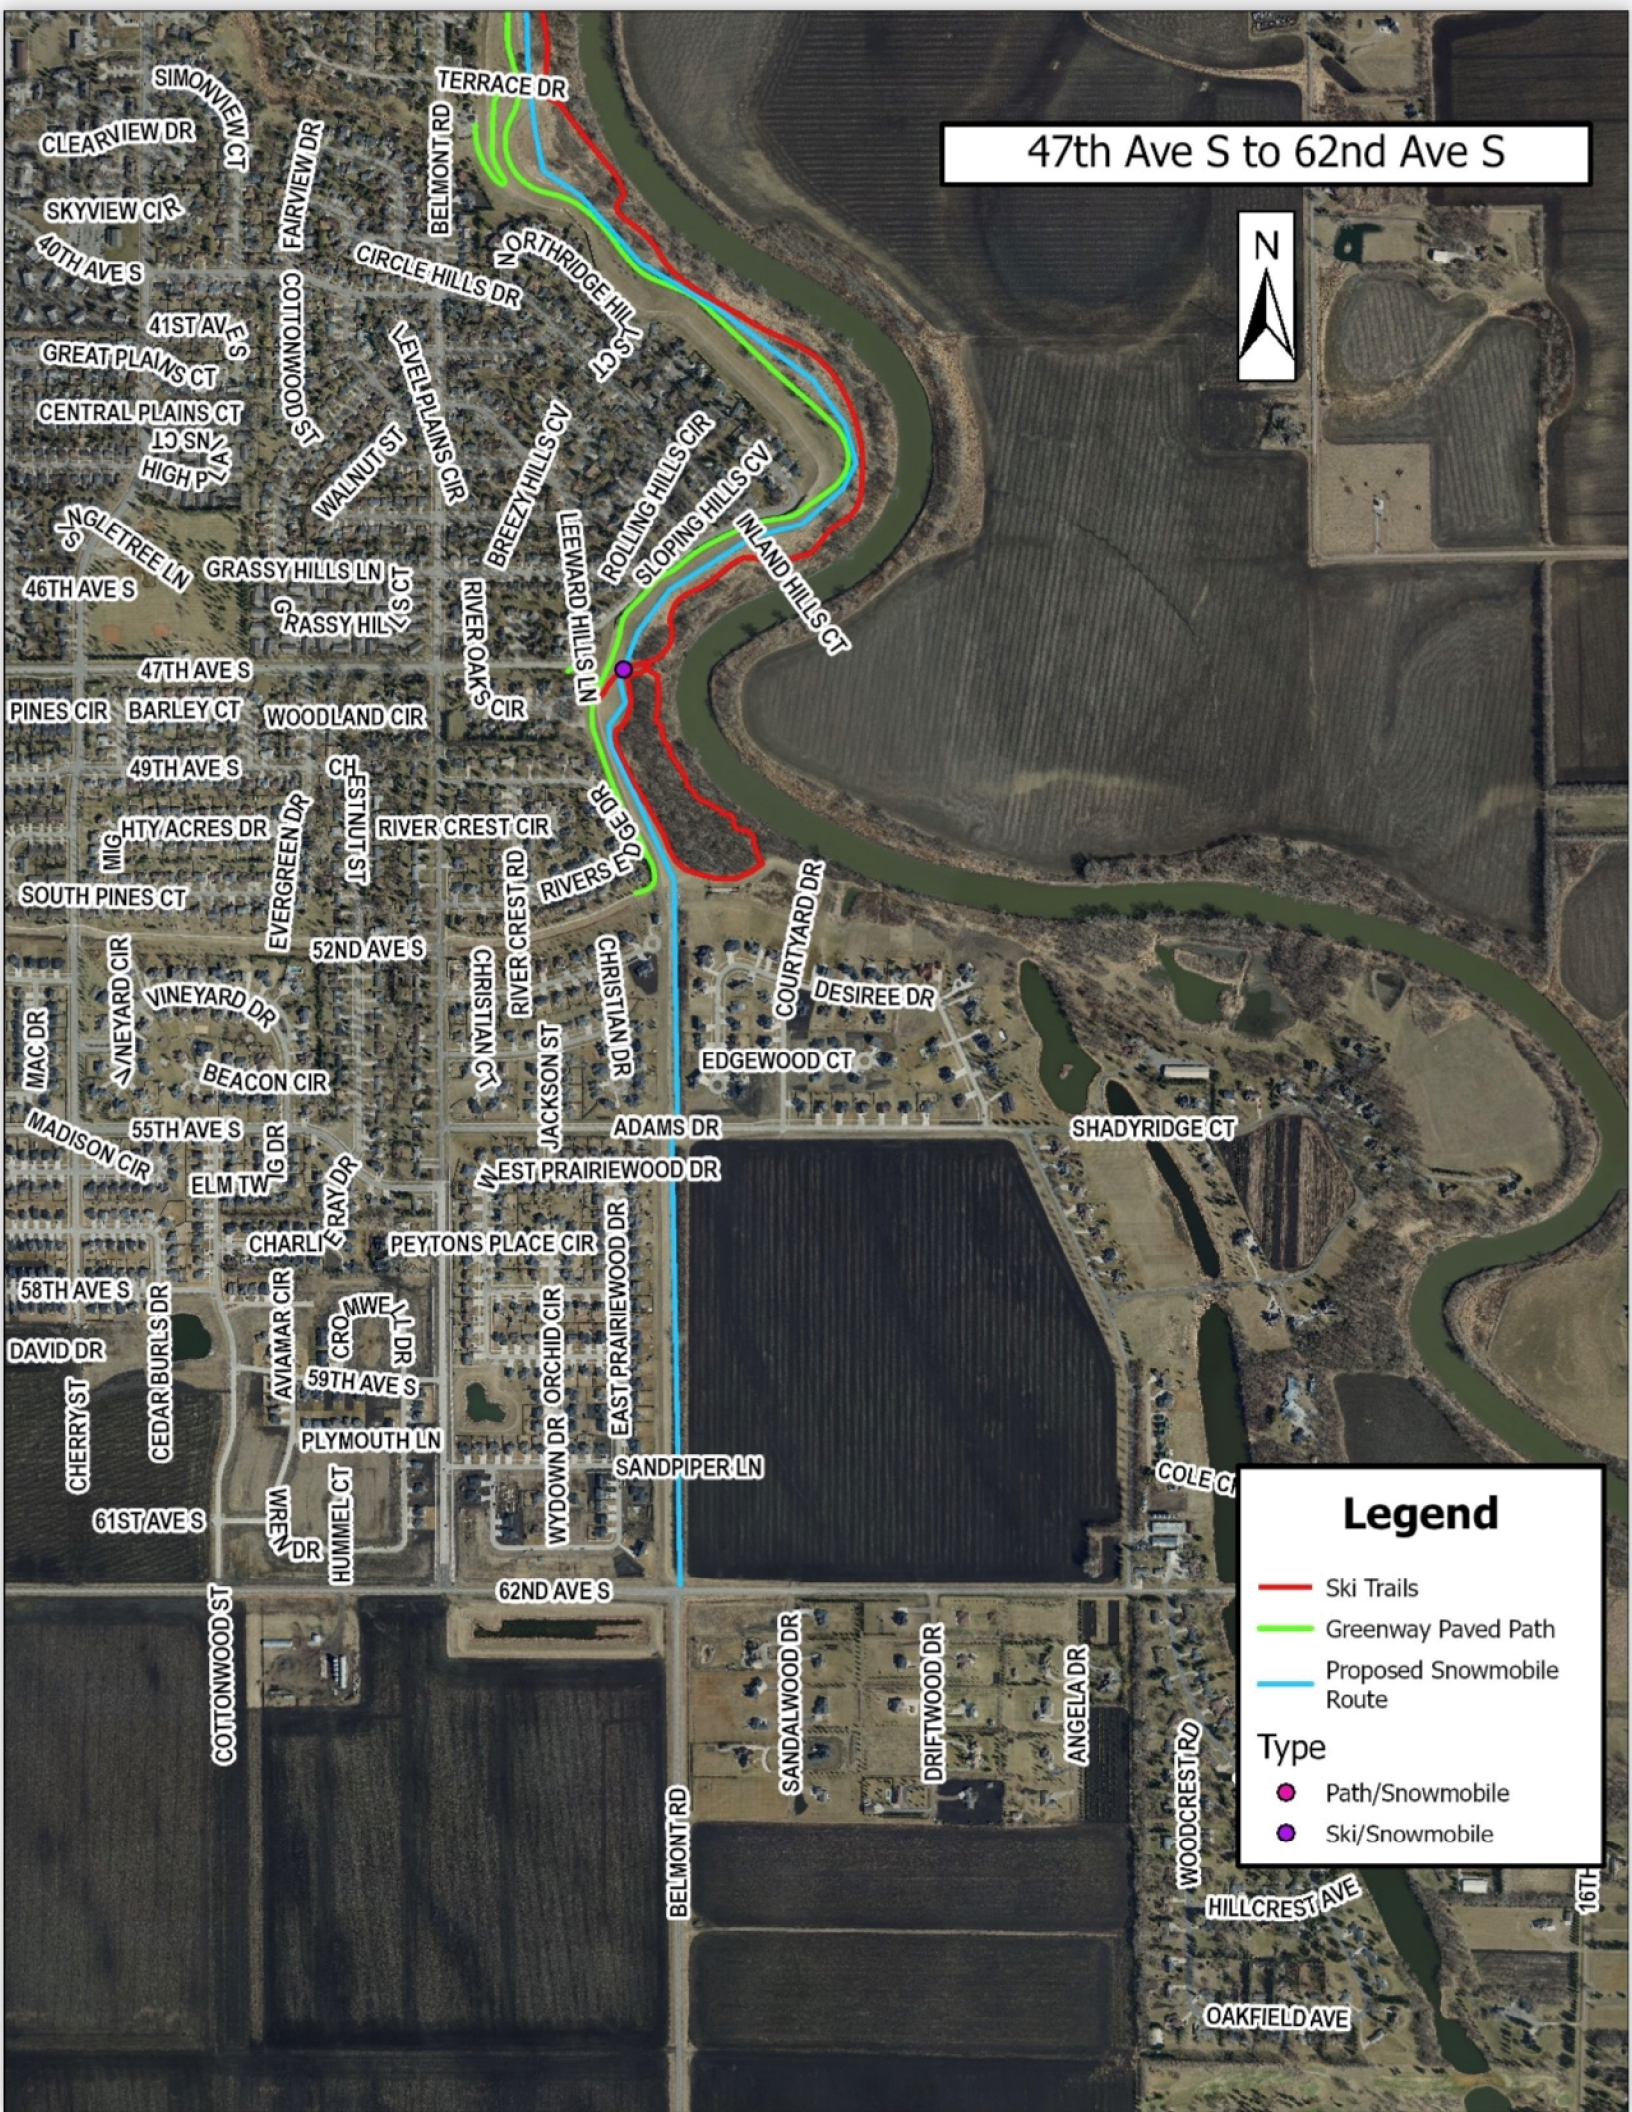

DeMers to 8th Ave S

Legend

- Ski Trails
- Greenway Paved Path
- Proposed Snowmobile Route

Type

- Path/Snowmobile
- Ski/Snowmobile

8th Ave S to Pedestrian Bridge

Legend

- Ski Trails
- Greenway Paved Path
- Proposed Snowmobile Route

Type

- Path/Snowmobile
- Ski/Snowmobile

Pedestrian Bridge to Elmwood

Legend

- Ski Trails
- Greenway Paved Path
- Proposed Snowmobile Route

Type

- Path/Snowmobile
- Ski/Snowmobile

Elmwood to 47th Ave S

Legend

- Ski Trails
- Greenway Paved Path
- Proposed Snowmobile Route

Type

- Path/Snowmobile
- Ski/Snowmobile

32ND AVE S
34TH AVE S
37TH AVE S
40TH AVE S
47TH AVE S

CHESTNUT ST
CHERRY LYNN DR
TERRACE DR
FAIRVIEW DR
WALNUT ST
LEVEL PLAINS CIR
WINDWARD HILLS AVE
CIRCLE HILLS DR
GRASSY HILLS LN
HARVEST CIR
WHEATLAND CIR
WOODLAND CIR

RIVER OAKS CIR

47th Ave S to 62nd Ave S

Legend

- Ski Trails
- Greenway Paved Path
- Proposed Snowmobile Route

Type

- Path/Snowmobile
- Ski/Snowmobile