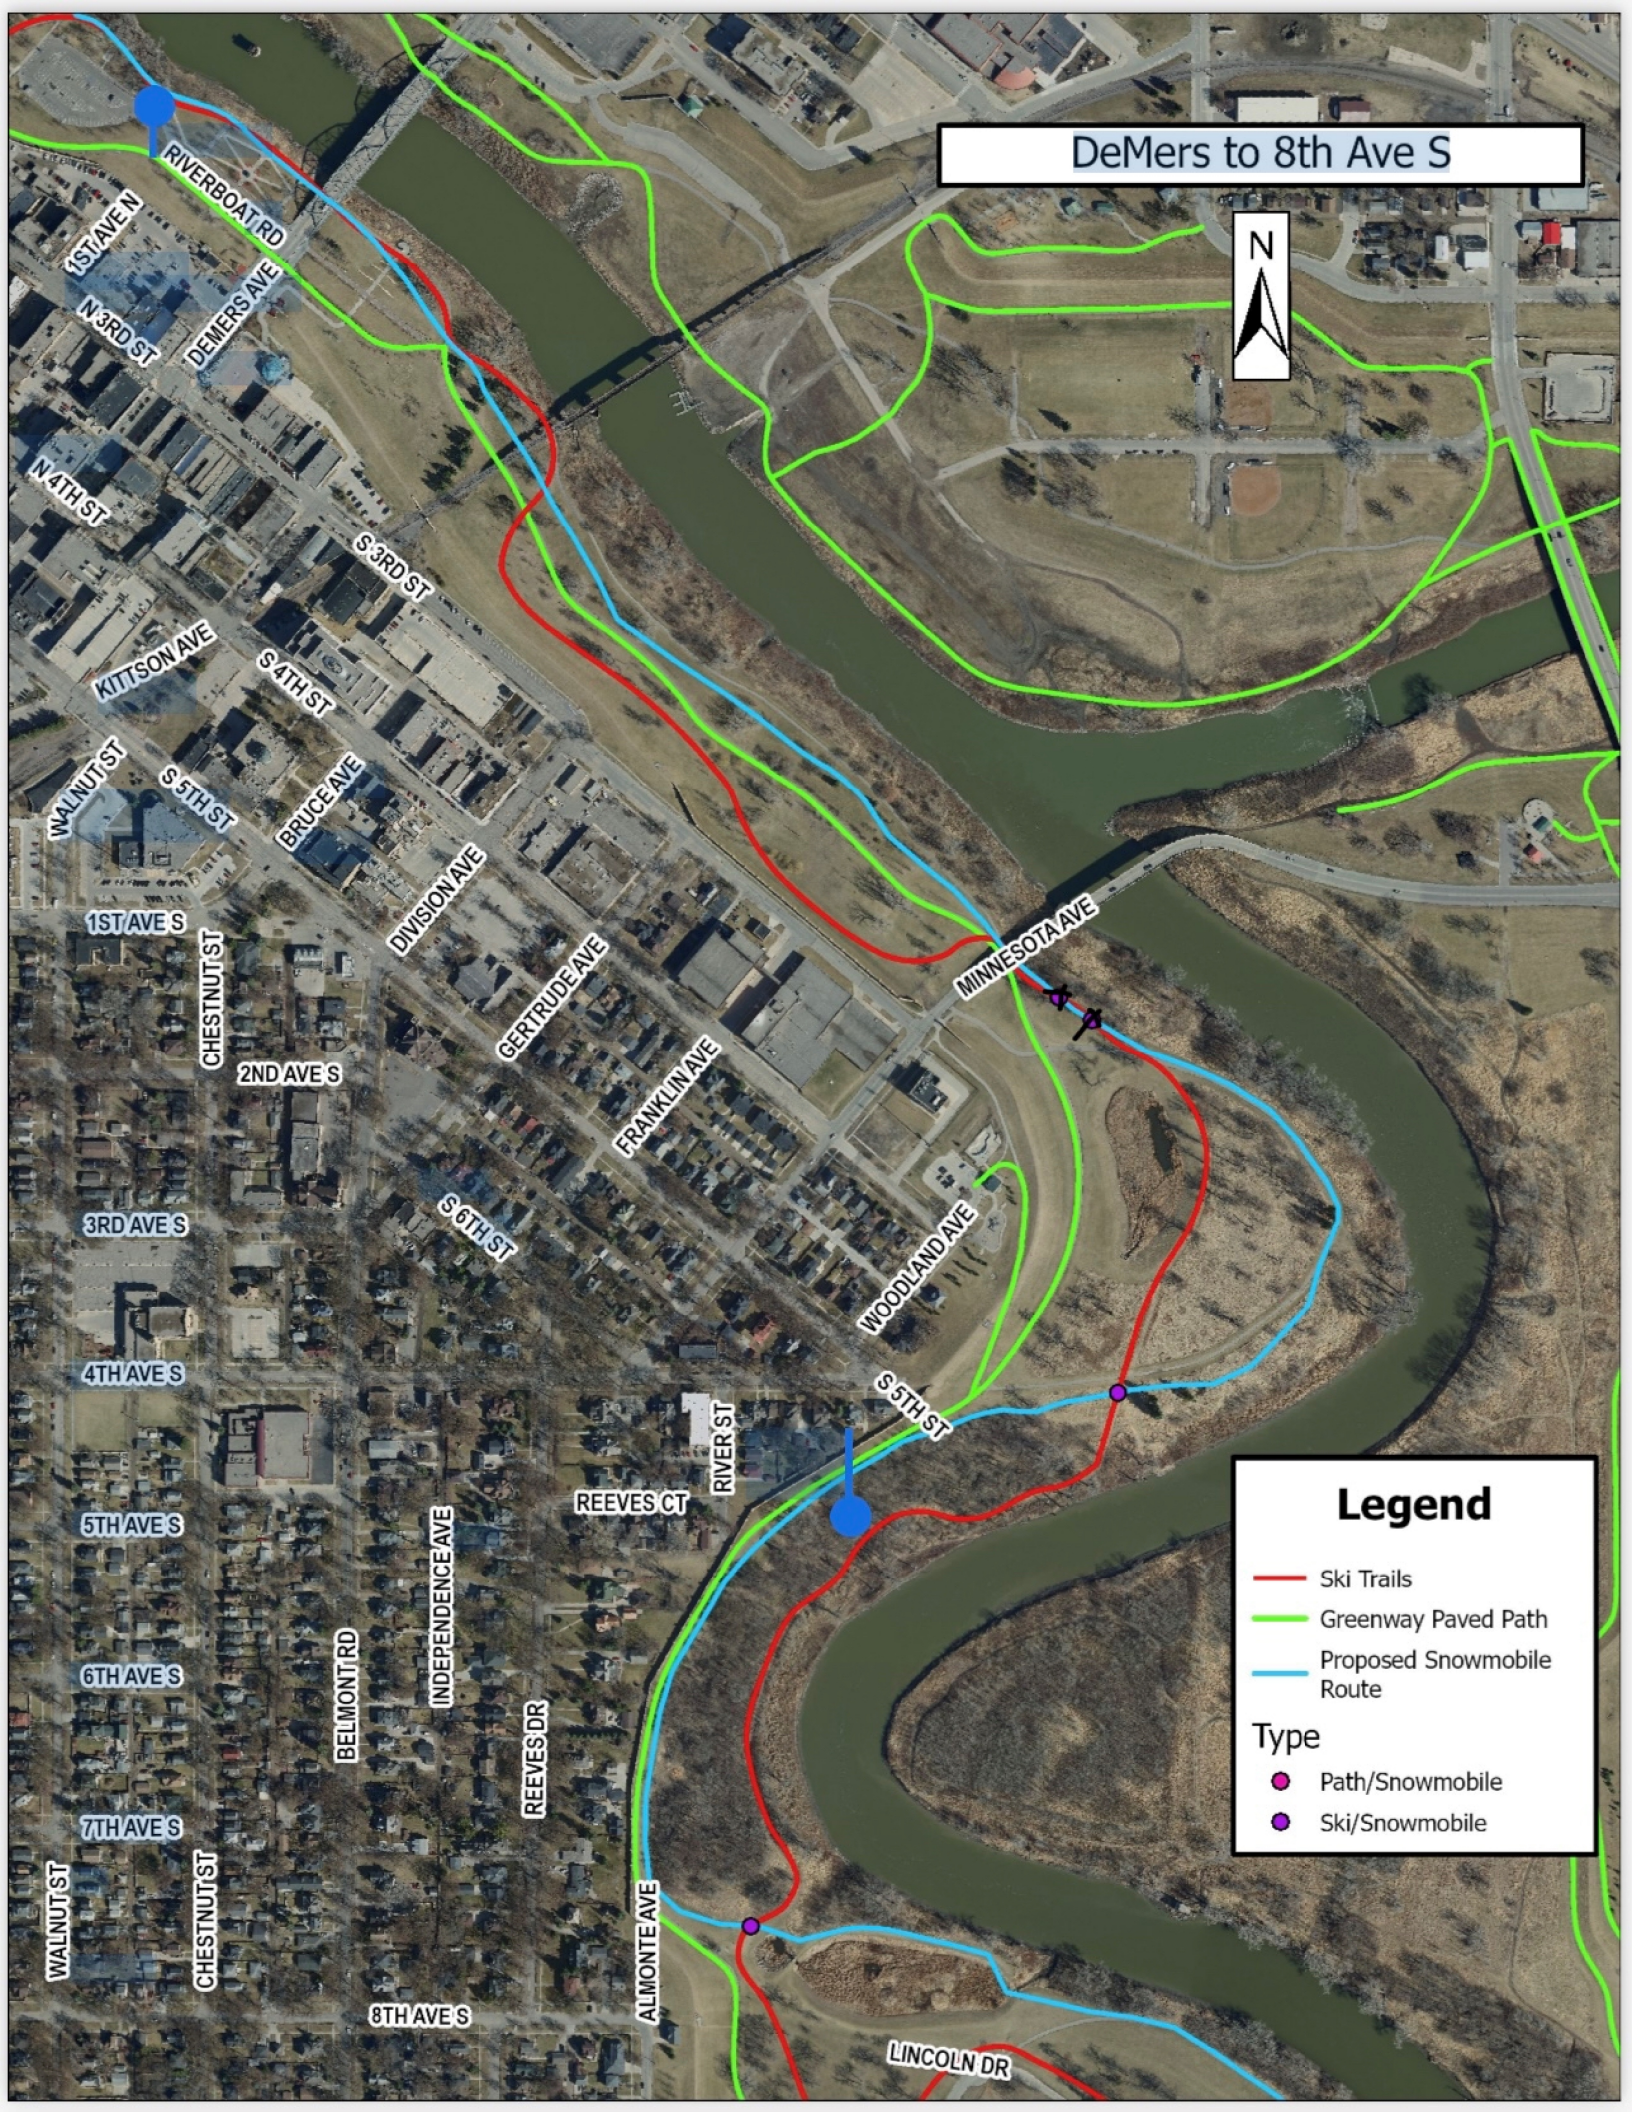

DeMers to 8th Ave S

Legend

- Ski Trails
- Greenway Paved Path
- Proposed Snowmobile Route

Type

- Path/Snowmobile
- Ski/Snowmobile

8th Ave S to Pedestrian Bridge

Legend

- Ski Trails
- Greenway Paved Path
- Proposed Snowmobile Route

Type

- Path/Snowmobile
- Ski/Snowmobile

Pedestrian Bridge to Elmwood

Legend

- Ski Trails
- Greenway Paved Path
- Proposed Snowmobile Route

Type

- Path/Snowmobile
- Ski/Snowmobile

Elmwood to 47th Ave S

Legend

- Ski Trails
- Greenway Paved Path
- Proposed Snowmobile Route

Type

- Path/Snowmobile
- Ski/Snowmobile

32ND AVE S
34TH AVE S
37TH AVE S
40TH AVE S
47TH AVE S

CHESTNUT ST
CHERRY LYNN DR
TERRACE DR
FAIRVIEW DR
WALNUT ST
LEVEL PLAINS CIR
WINDWARD HILLS AVE
CIRCLE HILLS DR
GRASSY HILLS LN
HARVEST CIR
WHEATLAND CIR
WOODLAND CIR

RIVER OAKS CIR

47th Ave S to 62nd Ave S

Legend

- Ski Trails
- Greenway Paved Path
- Proposed Snowmobile Route

Type

- Path/Snowmobile
- Ski/Snowmobile