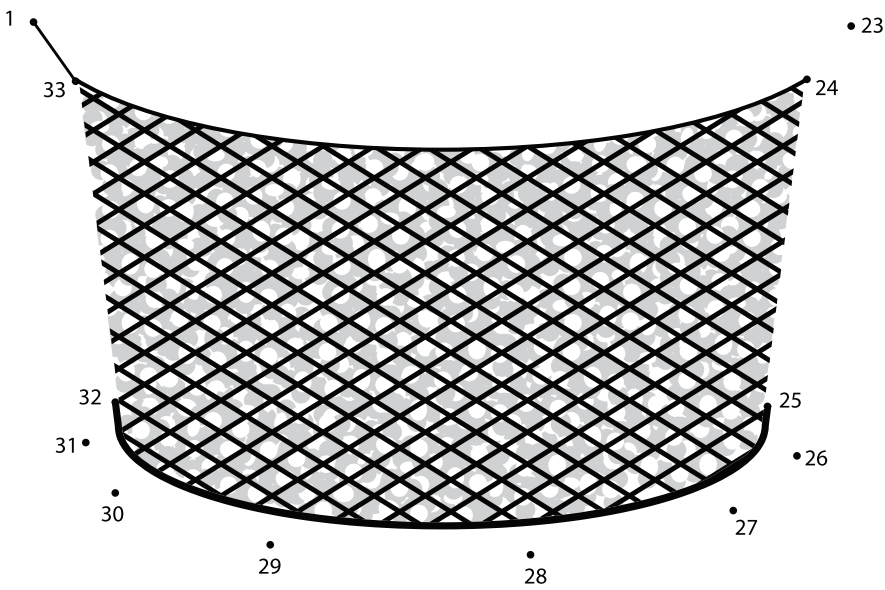

Connect The Dots

A Wire Mesh Feeder

Birds Attracted To Wire Mesh Feeders:
Woodpeckers, Nuthatches, Chickadees and other clinging birds.

What type of bird do you see sitting on the wire mesh feeder?

Answer: Red-Breasted Nuthatch