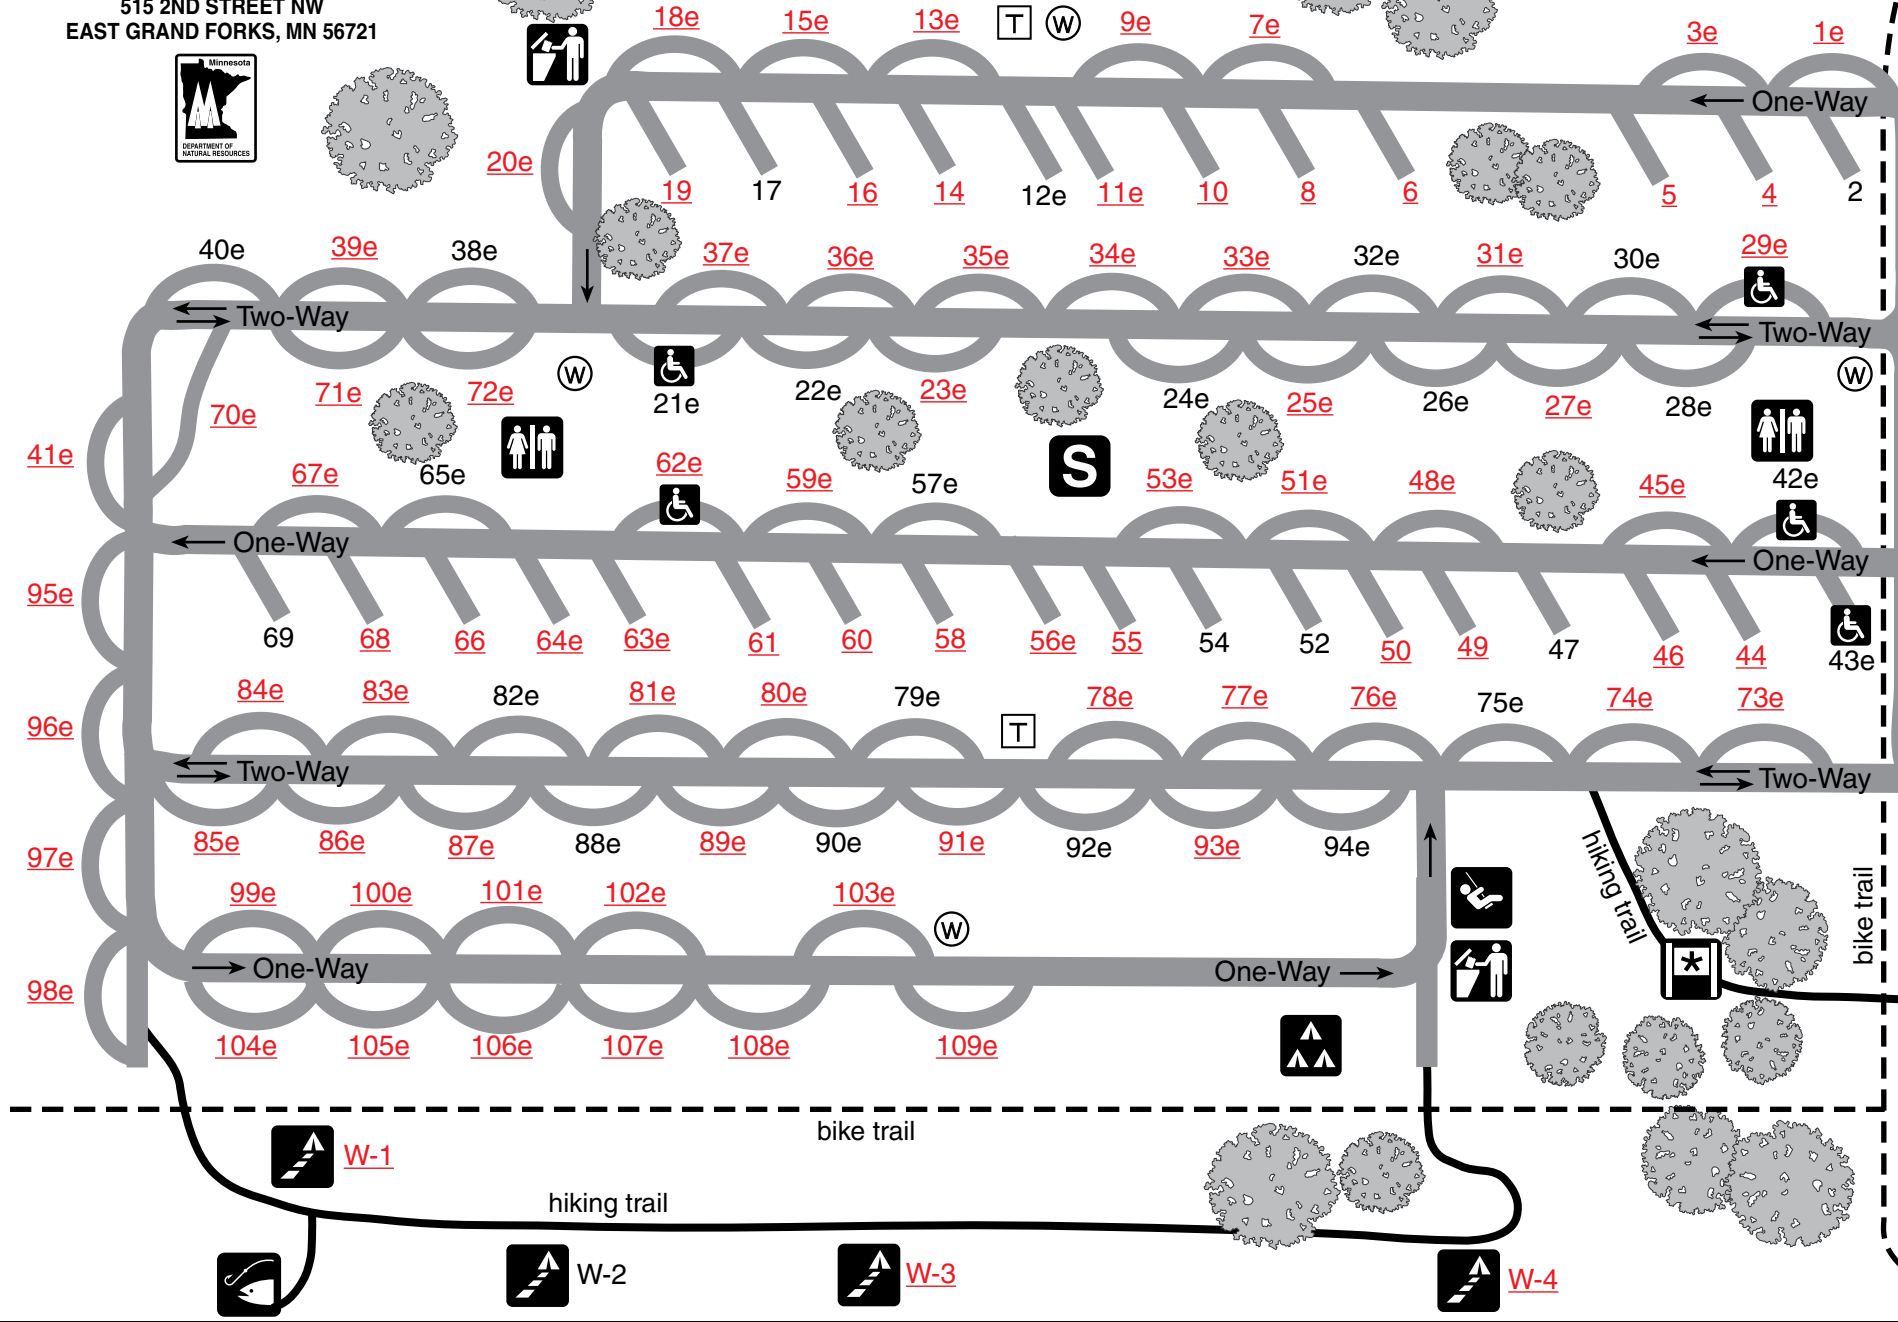

**RED RIVER STATE RECREATION AREA
SHERLOCK PARK CAMPGROUND**

515 2ND STREET NW
EAST GRAND FORKS, MN 56721

A seasonal playground and swimming pool are located 1/8 mile east of campground.

- Park Office
- Restrooms
- Showers
- Rustic Group Camp
- Walk-In Site
- Shore Fishing
- Telephone
- Accessible Campsite
- Interpretive Kiosk
- e Electrical Sites
- W Water
- T Toilets
- Dumpster
- Playground

Underlined site numbers
are RESERVABLE