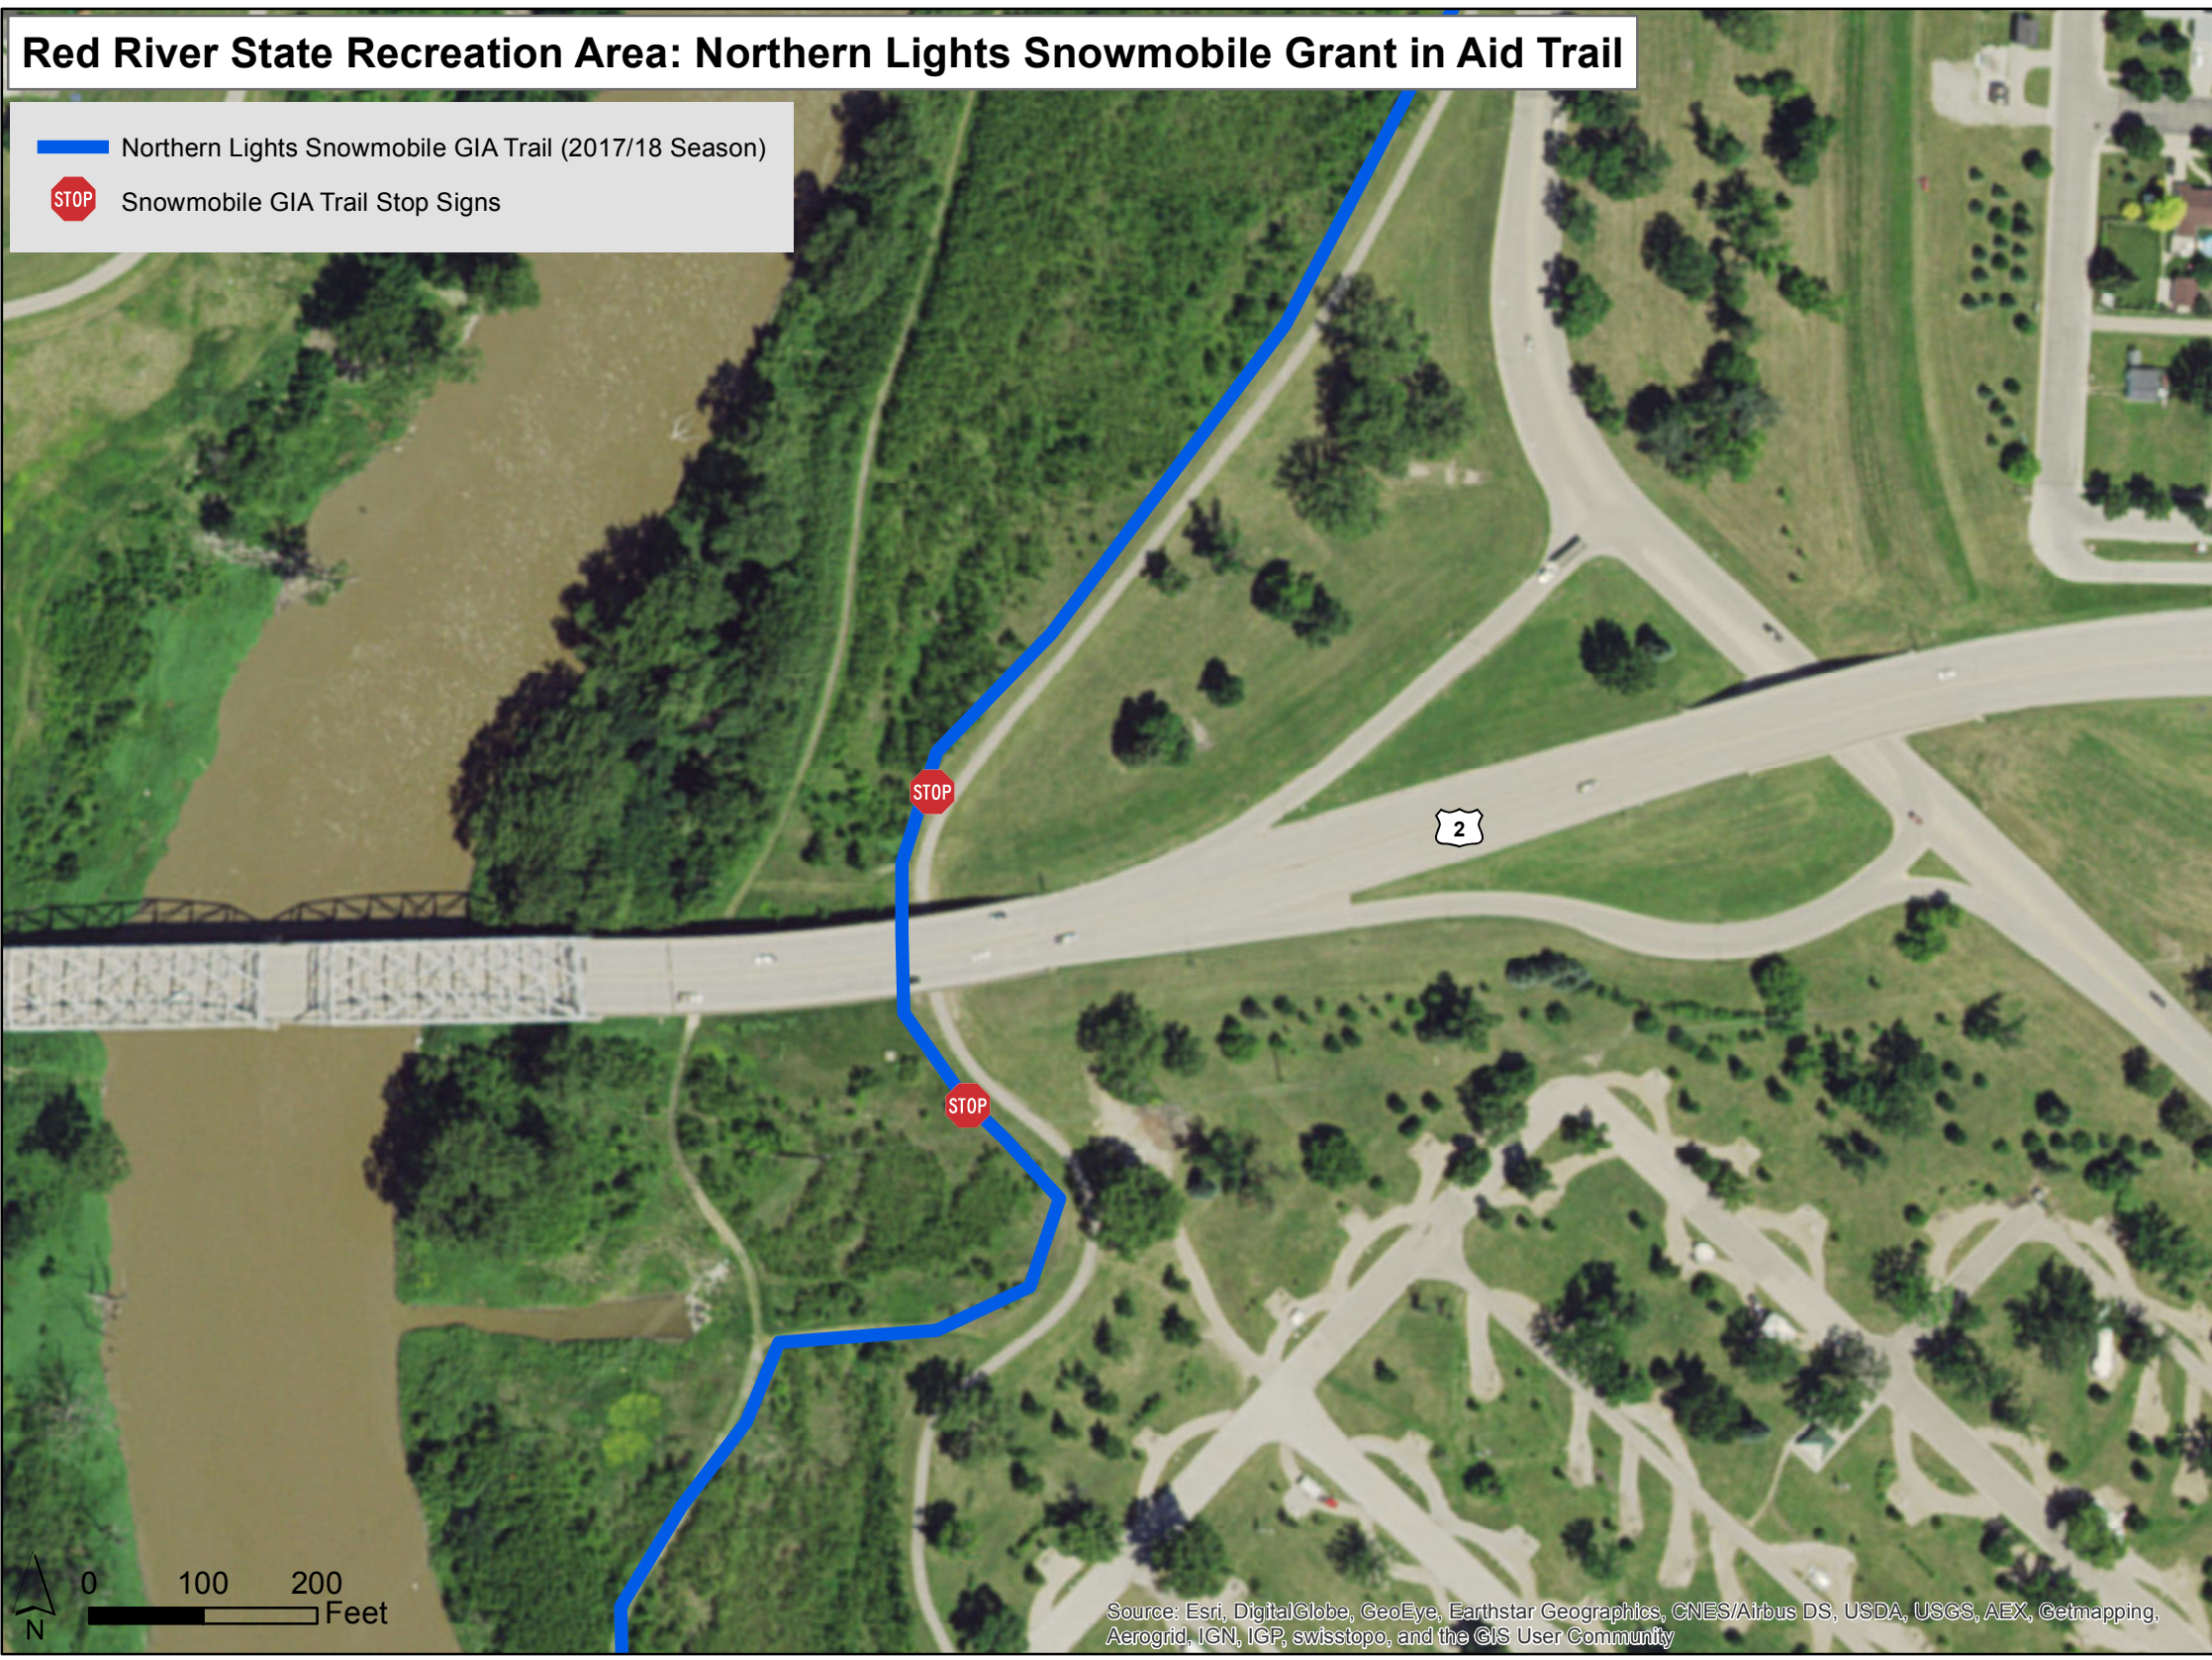

Red River State Recreation Area: Northern Lights Snowmobile Grant in Aid Trail

 Northern Lights Snowmobile GIA Trail (2017/18 Season)

 Snowmobile GIA Trail Stop Signs

Source: Esri, DigitalGlobe, GeoEye, Earthstar Geographics, CNES/Airbus DS, USDA, USGS, AEX, Getmapping, Aerogrid, IGN, IGP, swisstopo, and the GIS User Community